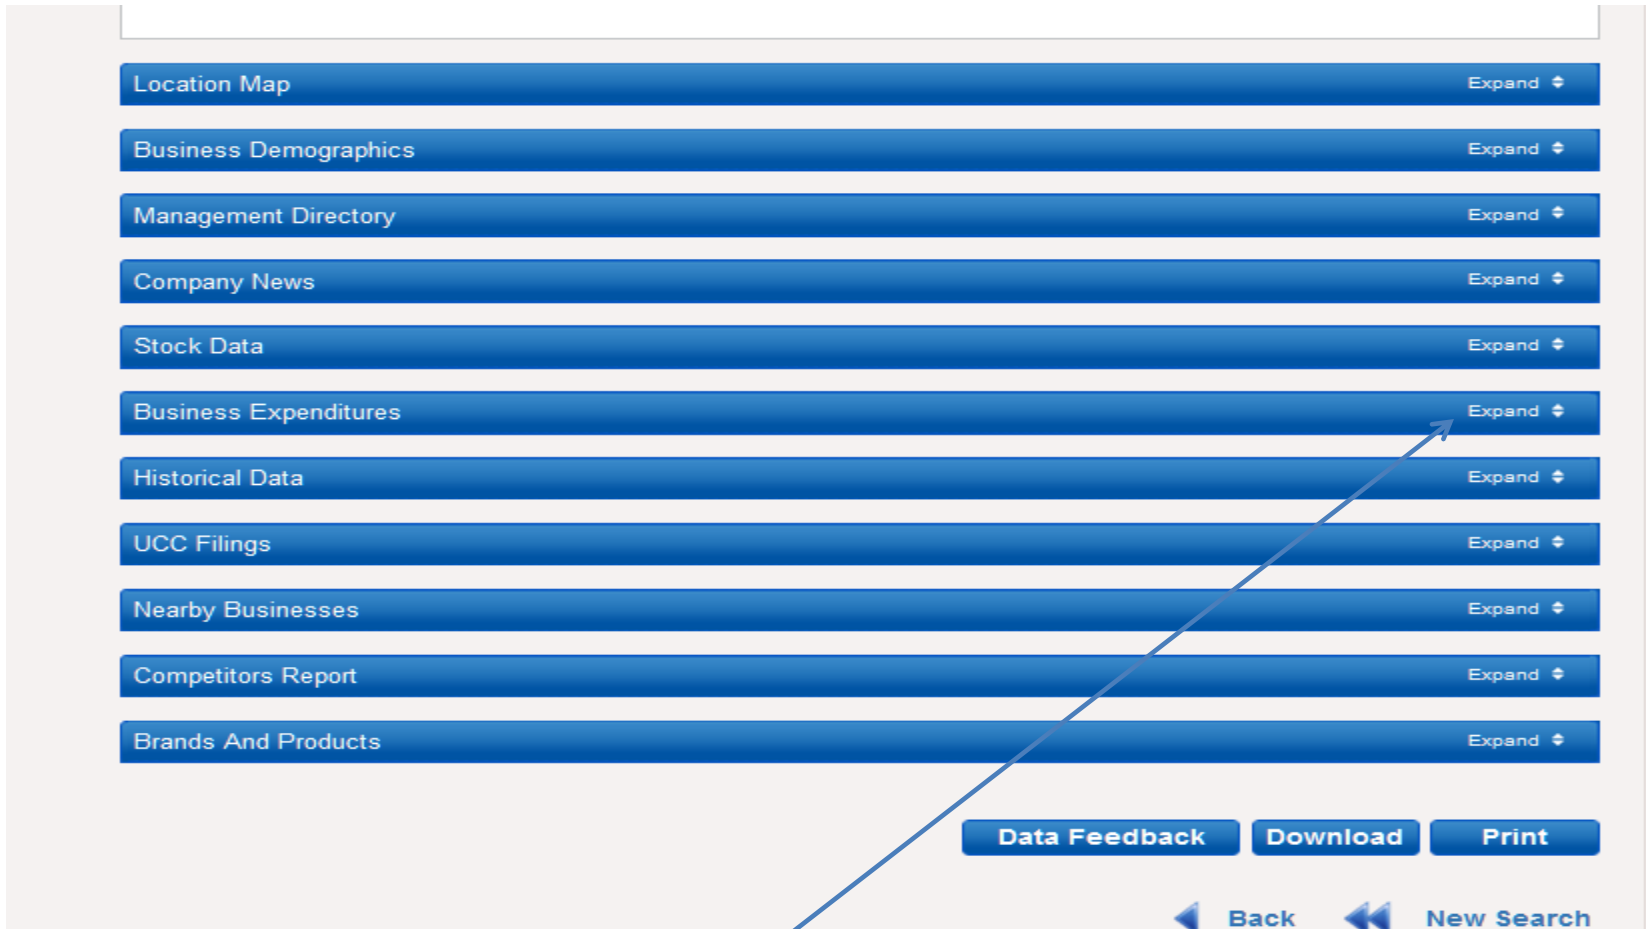

Lots more information on many companies found by clicking on the Expand button